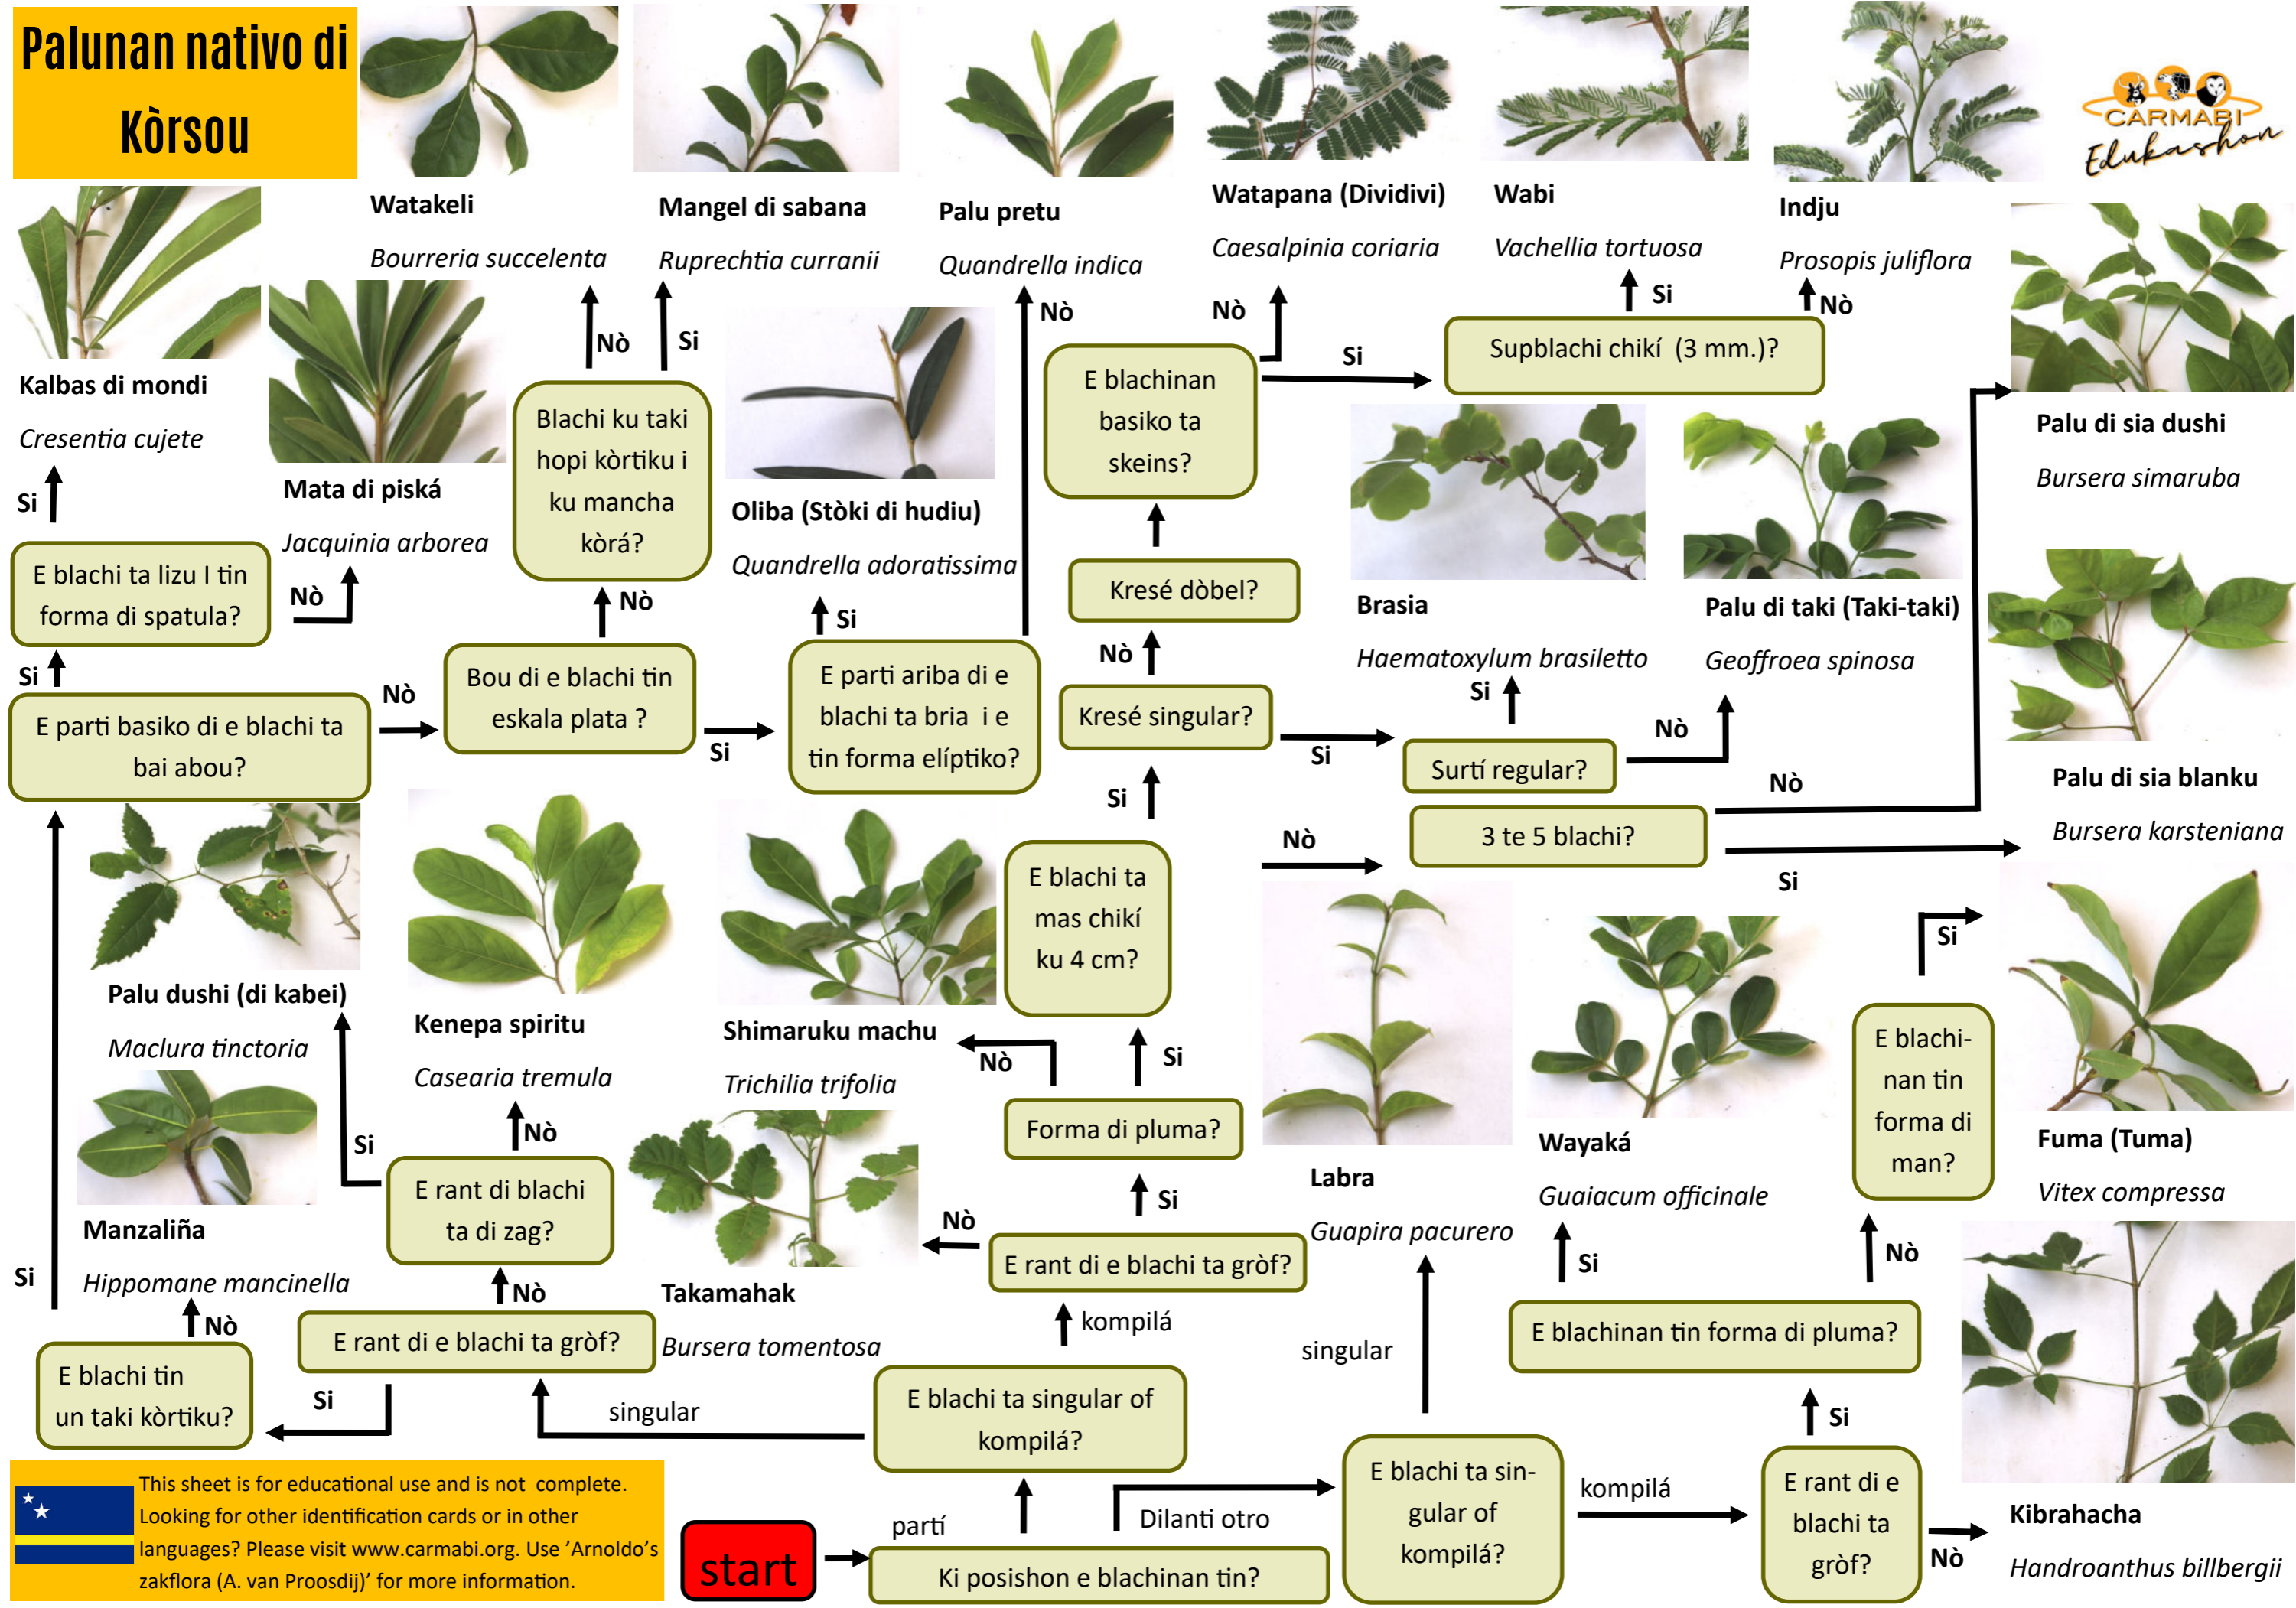

Palunan nativo di Kòrsou

This sheet is for educational use and is not complete. Looking for other identification cards or in other languages? Please visit www.carmabi.org. Use 'Arnoldo's zakflora (A. van Proosdij)' for more information.